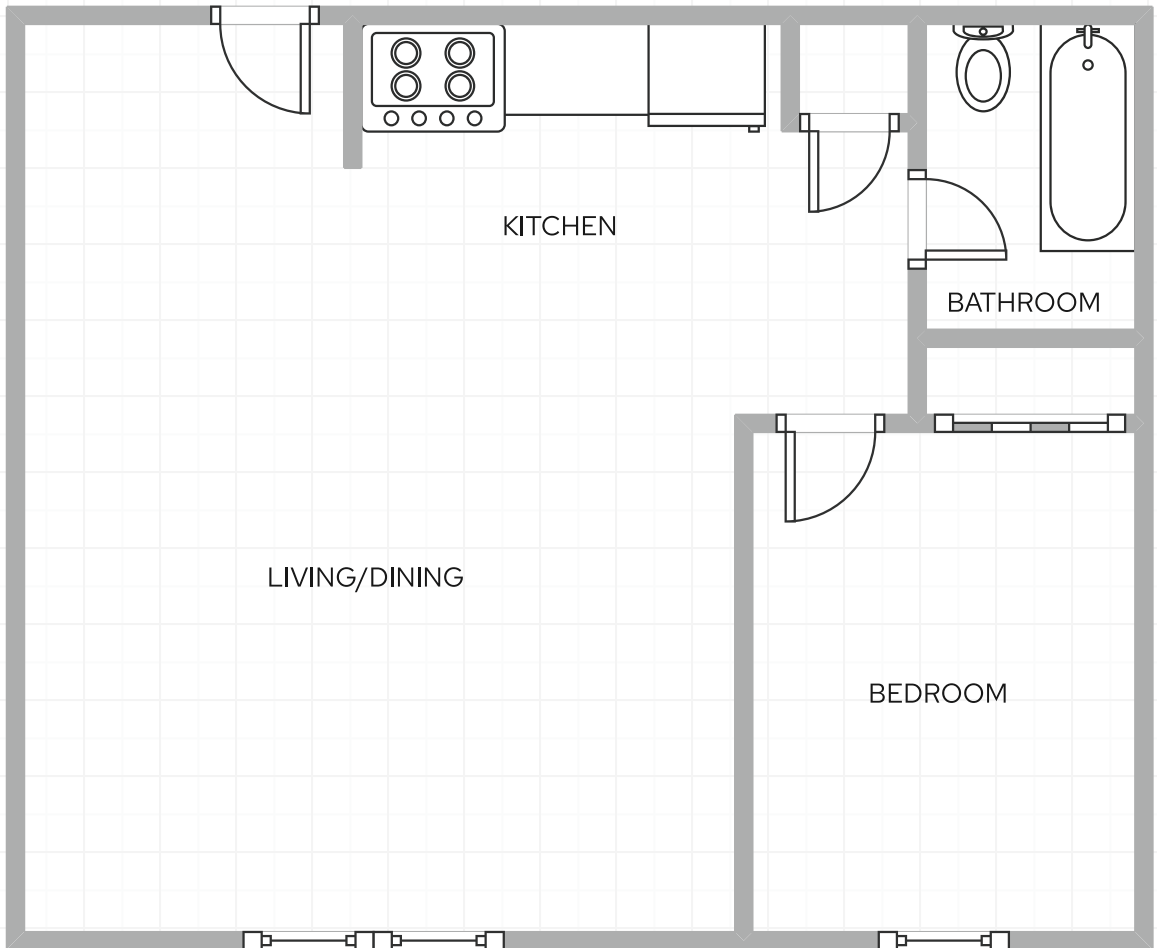

REGION NINE
HOUSING CORPORATION

Plaza Apartments

Studio

- 📍 Jersey City, NJ
- 🏢 High-rise apartment
- 🏠 94 units
- 📏 320 square feet
- 📅 Established 1981

REGION NINE
HOUSING CORPORATION

Plaza Apartments

One Bedroom, Layout A

- 📍 Jersey City, NJ
- 🏢 High-rise apartment
- 🏠 94 units
- 📏 420 square feet
- 📅 Established 1981

REGION NINE
HOUSING CORPORATION

Plaza Apartments

One Bedroom, Layout B

- 📍 Jersey City, NJ
- 🏢 High-rise apartment
- 🏠 94 units
- 📏 420 square feet
- 📅 Established 1981