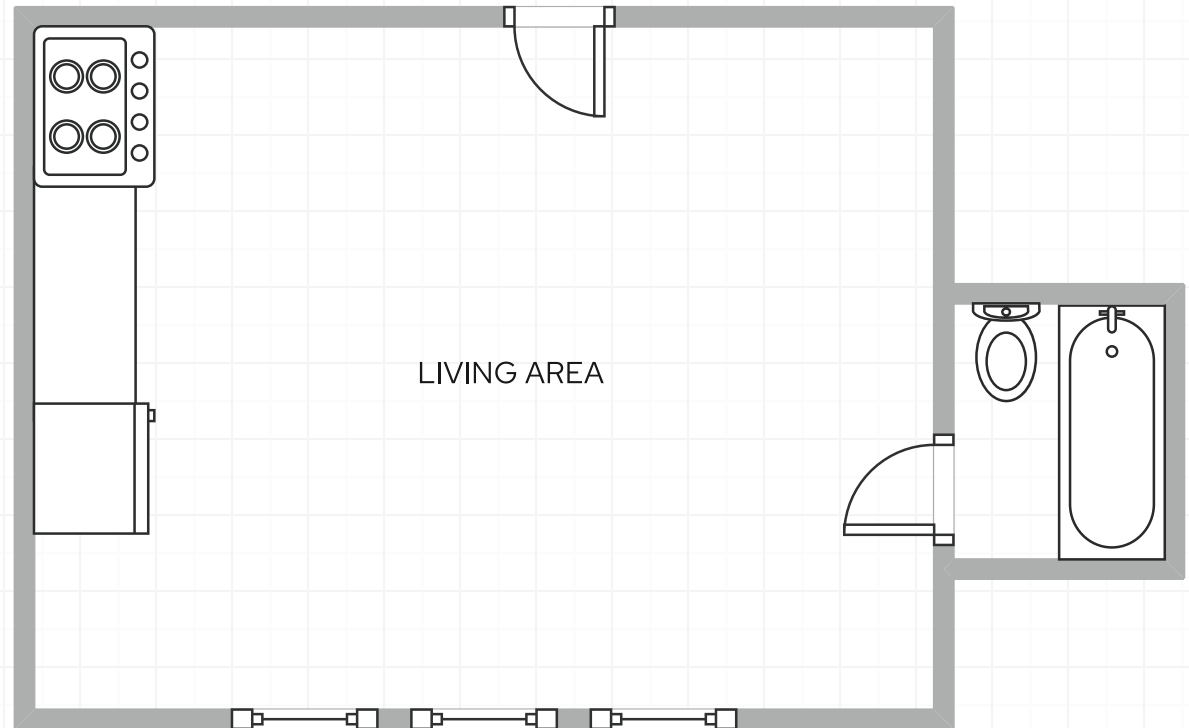

REGION NINE
HOUSING CORPORATION

Plaza Apartments

Studio

- 📍 Jersey City, NJ
- 🏢 High-rise apartment
- 🏠 94 units
- 📏 320 square feet
- 📅 Established 1981

REGION NINE
HOUSING CORPORATION

Plaza Apartments

One Bedroom, Layout A

- 📍 Jersey City, NJ
- 🏢 High-rise apartment
- 🏠 94 units
- 📏 420 square feet
- 📅 Established 1981

REGION NINE
HOUSING CORPORATION

Plaza Apartments

One Bedroom, Layout B

- 📍 Jersey City, NJ
- 🏢 High-rise apartment
- 🏠 94 units
- 📏 420 square feet
- 📅 Established 1981