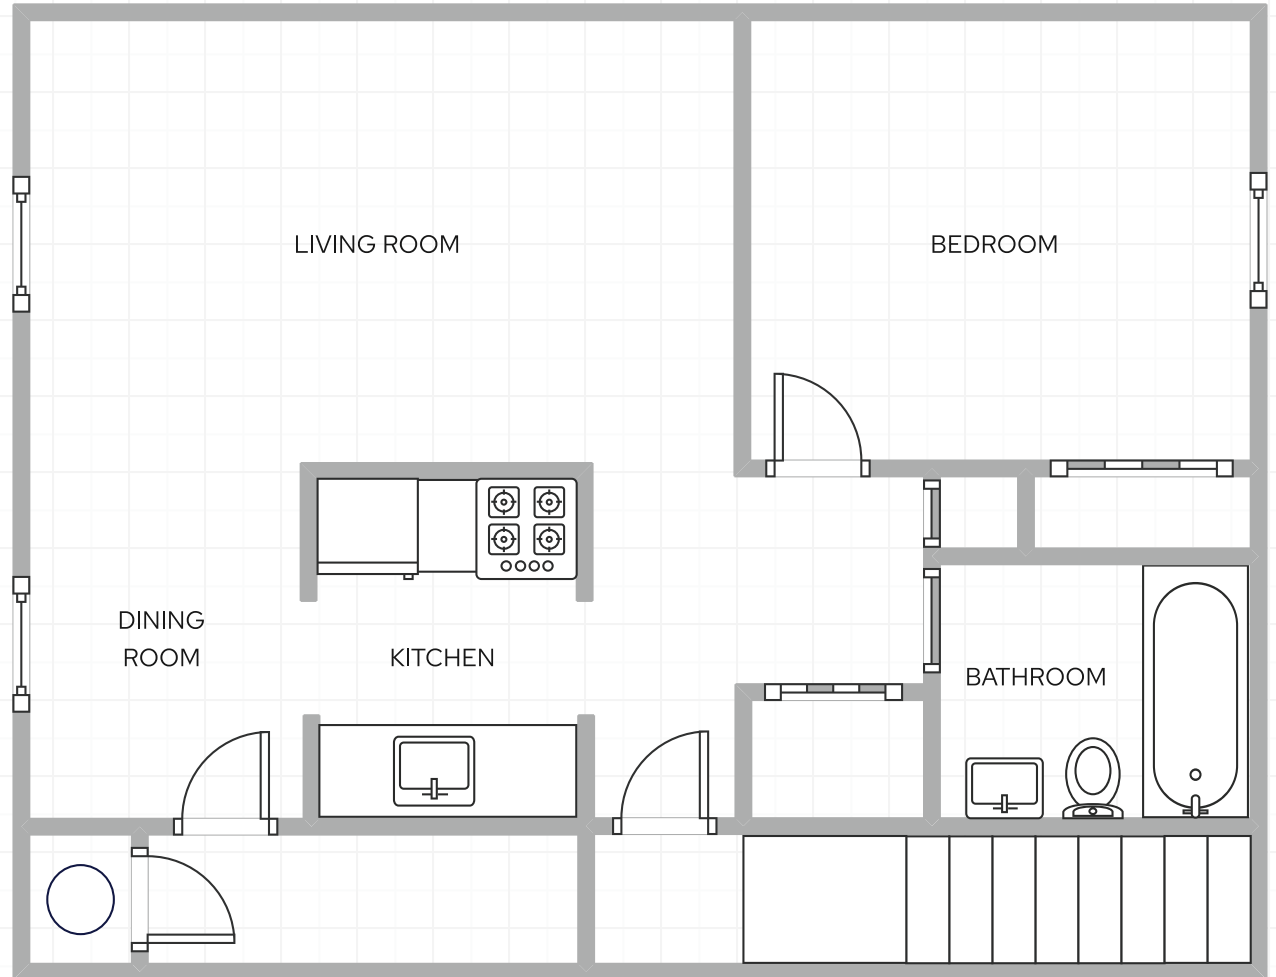

REGION NINE
HOUSING CORPORATION

Penn Village Apartments

One Bedroom Unit

-  Penns Grove, NJ
-  Townhouse & garden style apartment complex
-  120 units
-  806 square feet
-  Established 1975

REGION NINE
HOUSING CORPORATION

Penn Village Apartments

Two Bedroom Unit

-  Penns Grove, NJ
-  Townhouse & garden style apartment complex
-  120 units
-  1,178 square feet
-  Established 1975

REGION NINE
HOUSING CORPORATION

Penn Village Apartments

2 Bedroom Townhouse, First Floor

-  Penns Grove, NJ
-  Townhouse & garden style apartment complex
-  120 units
-  1,004 square feet
-  Established 1975

REGION NINE
HOUSING CORPORATION

Penn Village Apartments

2 Bedroom Townhouse, Second Floor

-  Penns Grove, NJ
-  Townhouse & garden style apartment complex
-  120 units
-  1,004 square feet
-  Established 1975

REGION NINE
HOUSING CORPORATION

Penn Village Apartments