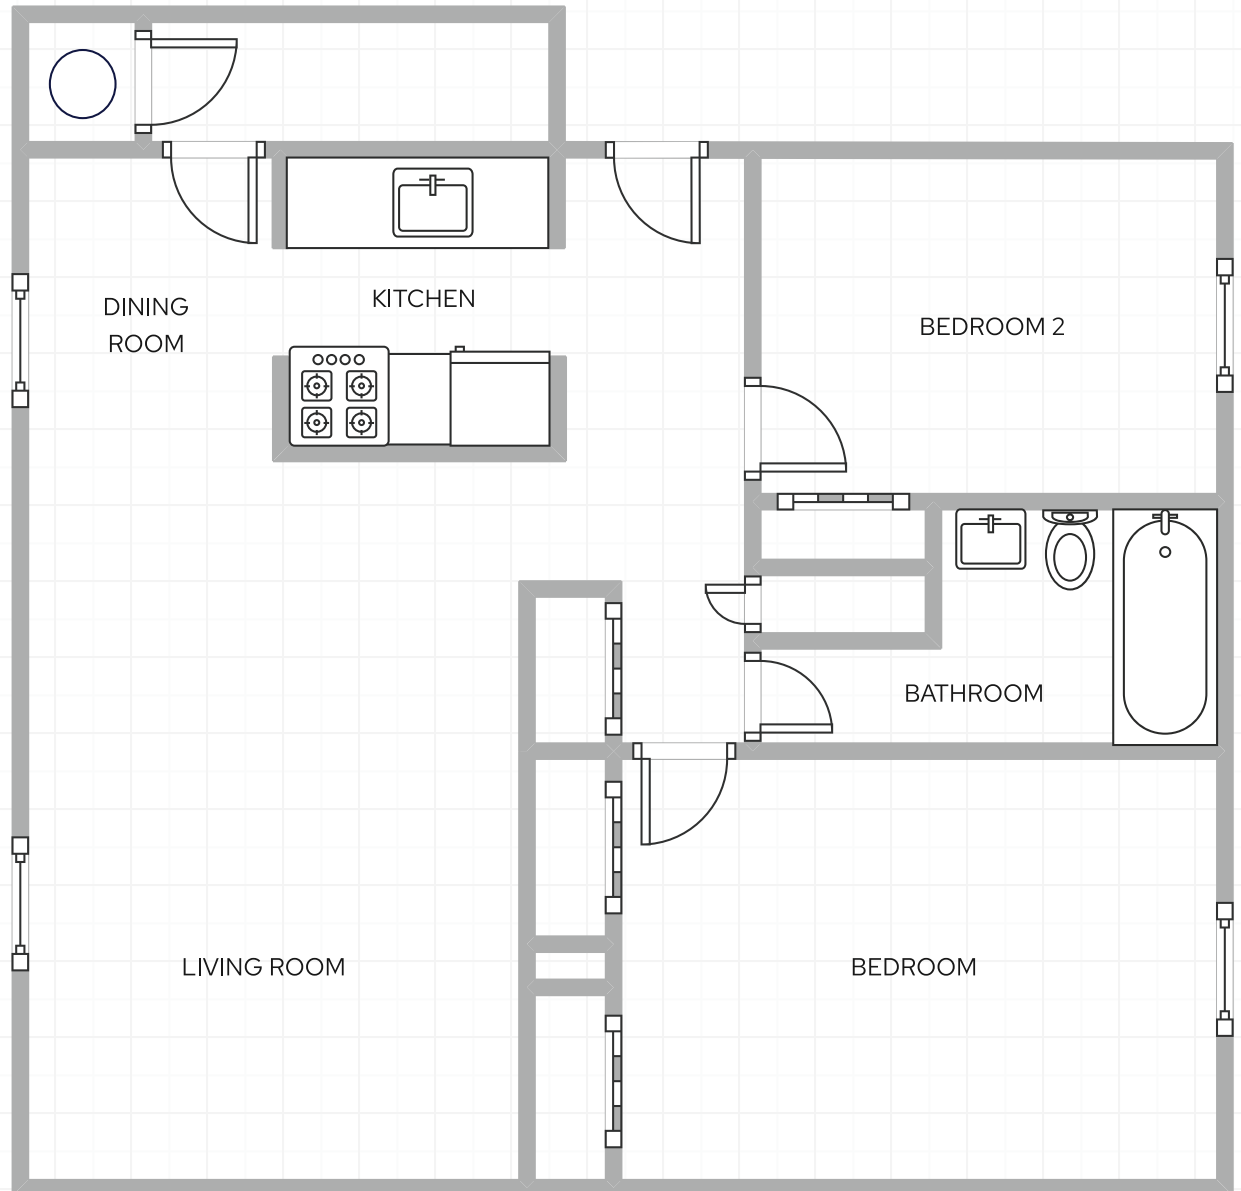

REGION NINE
HOUSING CORPORATION

Penn Village Apartments

One Bedroom Unit

-  Penns Grove, NJ
-  Townhouse & garden style apartment complex
-  120 units
-  806 square feet
-  Established 1975

REGION NINE
HOUSING CORPORATION

Penn Village Apartments

Two Bedroom Unit

-  Penns Grove, NJ
-  Townhouse & garden style apartment complex
-  120 units
-  1,178 square feet
-  Established 1975

REGION NINE
HOUSING CORPORATION

Penn Village Apartments

2 Bedroom Townhouse, First Floor

-  Penns Grove, NJ
-  Townhouse & garden style apartment complex
-  120 units
-  1,004 square feet
-  Established 1975

REGION NINE
HOUSING CORPORATION

Penn Village Apartments

2 Bedroom Townhouse, Second Floor

-  Penns Grove, NJ
-  Townhouse & garden style apartment complex
-  120 units
-  1,004 square feet
-  Established 1975

REGION NINE
HOUSING CORPORATION

Penn Village Apartments