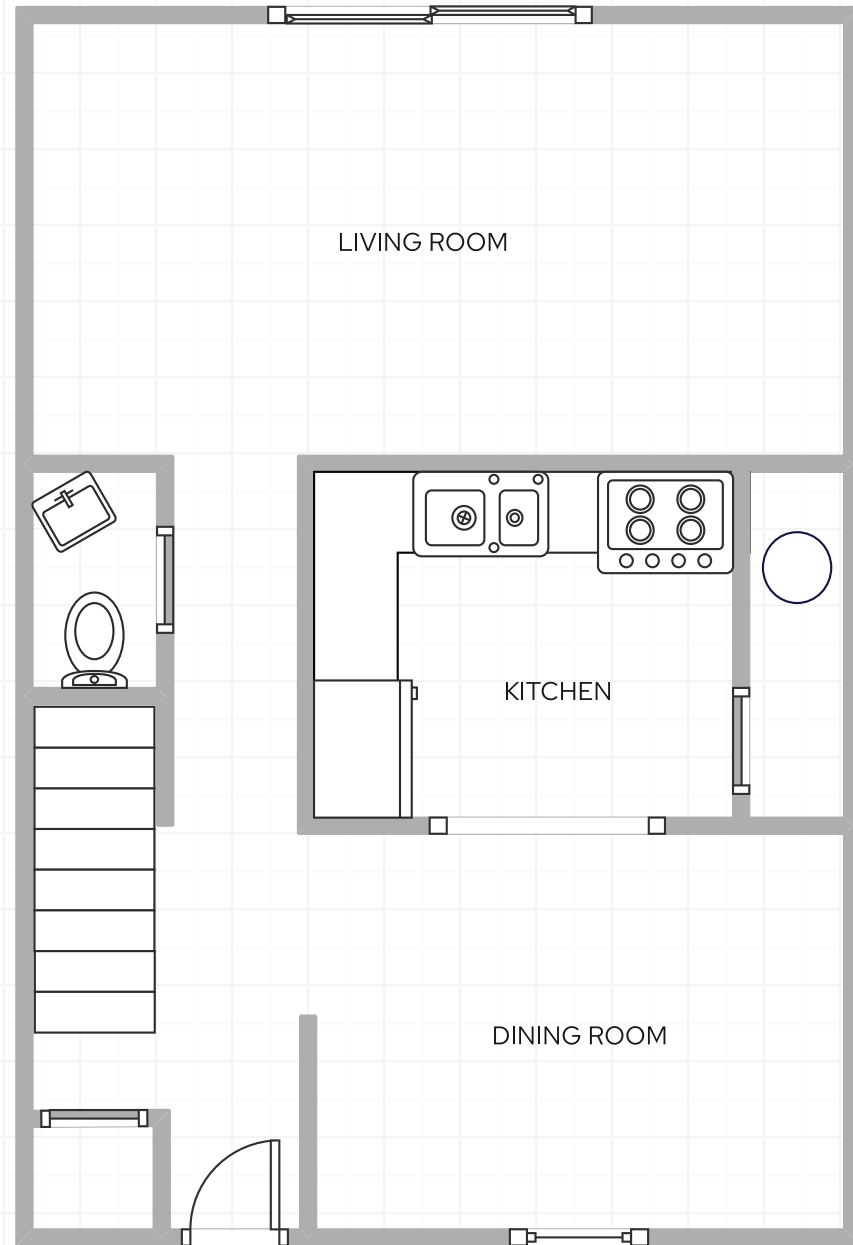

REGION NINE
HOUSING CORPORATION

Penn Village Apartments

3 Bedroom Townhouse, First Floor

- Penns Grove, NJ
- Townhouse & garden style apartment complex
- 120 units
- 1,178 square feet
- Established 1975