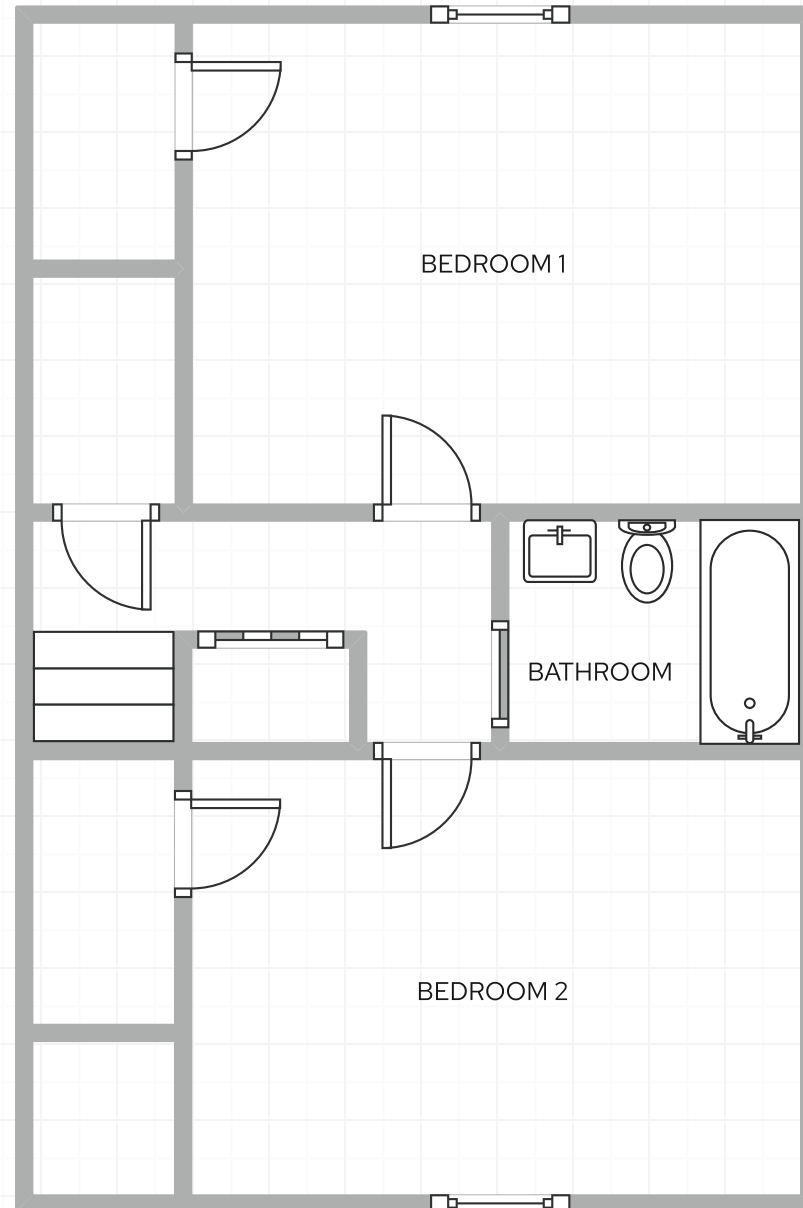

2 Bedroom Townhouse, First Floor

-  Penns Grove, NJ
-  Townhouse & garden style apartment complex
-  120 units
-  1,004 square feet
-  Established 1975

REGION NINE
HOUSING CORPORATION

Penn Village Apartments

2 Bedroom Townhouse, Second Floor

-  Penns Grove, NJ
-  Townhouse & garden style apartment complex
-  120 units
-  1,004 square feet
-  Established 1975

REGION NINE
HOUSING CORPORATION

Penn Village Apartments