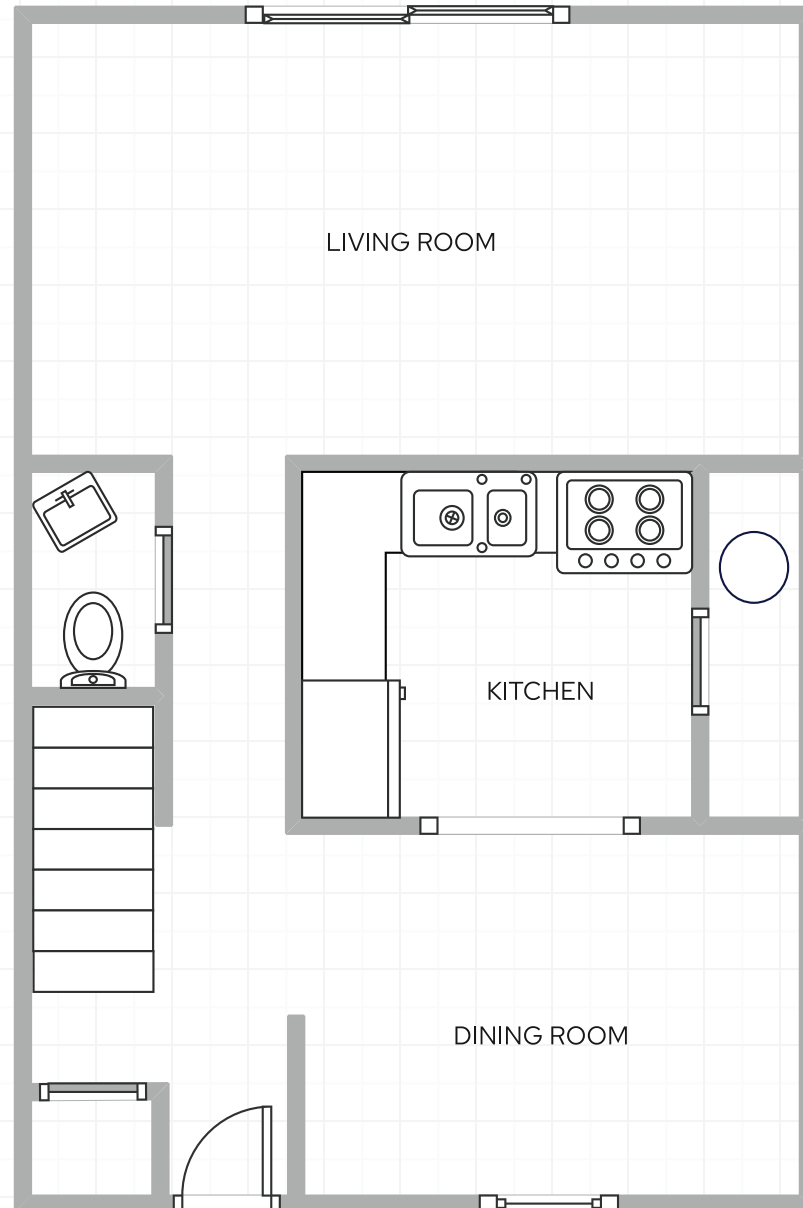

Penn Village Apartments

Two Bedroom Unit

-  Penns Grove, NJ
-  Townhouse & garden style apartment complex
-  120 units
-  1,178 square feet
-  Established 1975

REGION NINE
HOUSING CORPORATION

Penn Village Apartments

2 Bedroom Townhouse, First Floor

-  Penns Grove, NJ
-  Townhouse & garden style apartment complex
-  120 units
-  1,004 square feet
-  Established 1975

REGION NINE
HOUSING CORPORATION

Penn Village Apartments