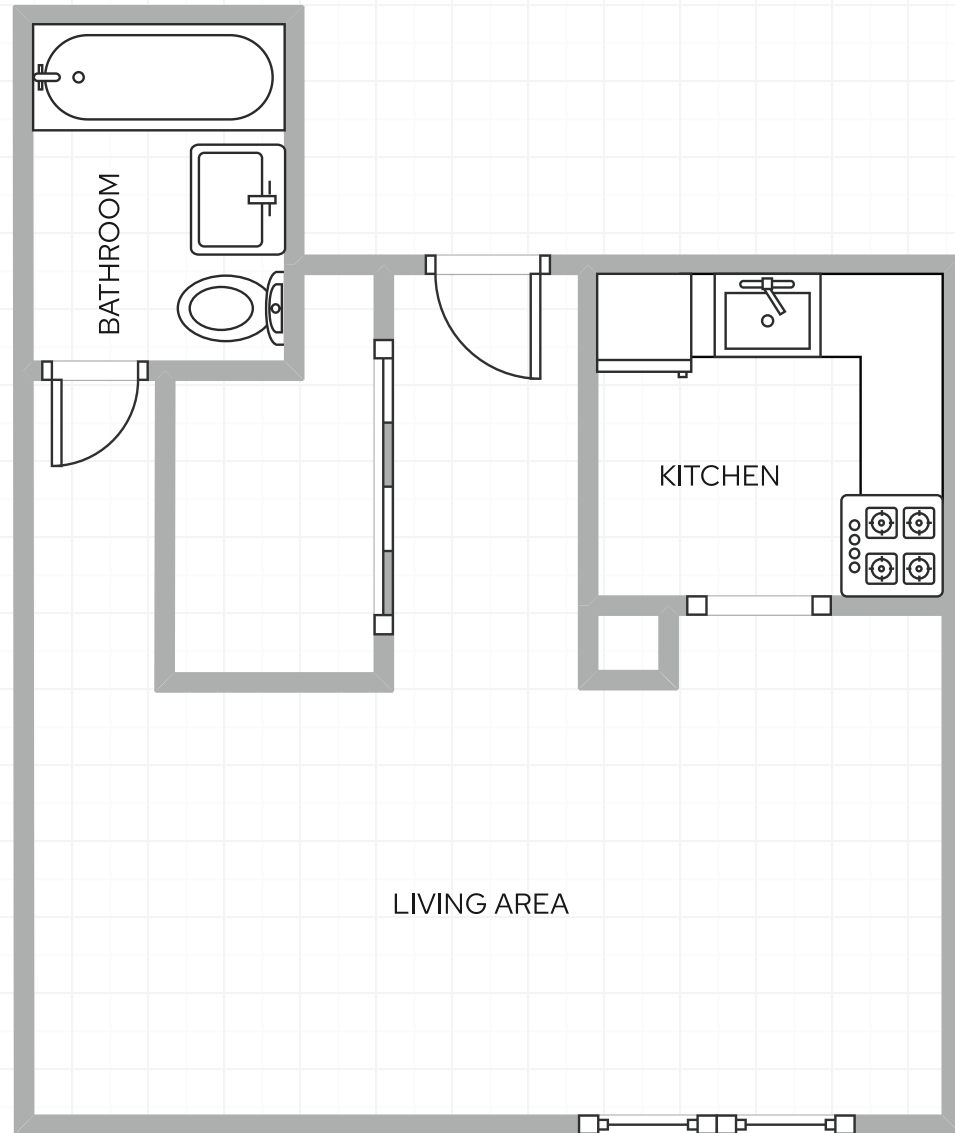

REGION NINE
HOUSING CORPORATION

Thomas Natchuras Apartments

Studio, Layout A

- 📍 Perth Amboy, NJ
- 🏢 High-rise apartment
- 🏠 96 units
- 📏 385 square feet
- 📅 Established 1973

REGION NINE
HOUSING CORPORATION

Thomas Natchuras Apartments

Studio, Layout B

- 📍 Perth Amboy, NJ
- 🏢 High-rise apartment
- 🏠 96 units
- 📏 385 square feet
- 📅 Established 1973

REGION NINE
HOUSING CORPORATION

Thomas Natchuras Apartments

One Bedroom Unit