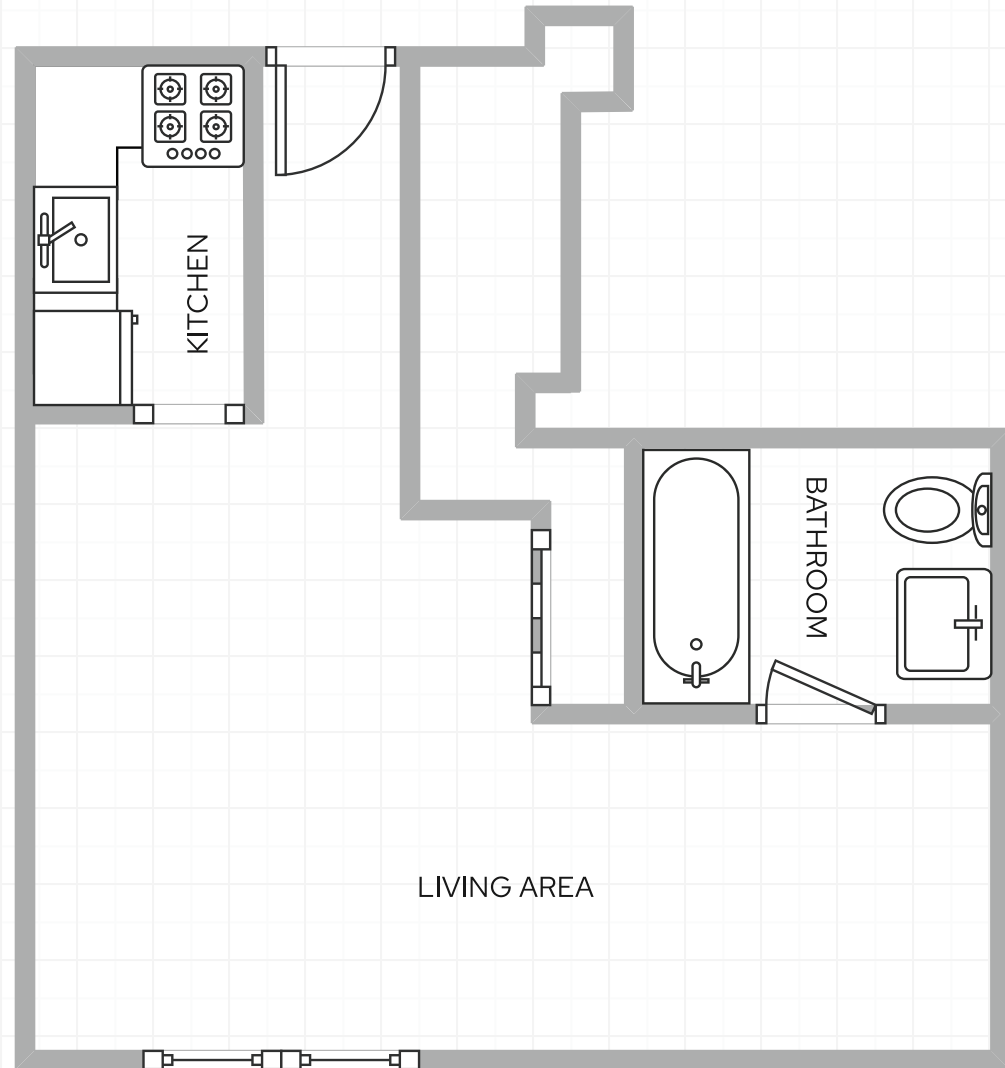

REGION NINE
HOUSING CORPORATION

Thomas Natchuras Apartments

Studio, Layout A

- 📍 Perth Amboy, NJ
- 🏢 High-rise apartment
- 🏠 96 units
- 📏 385 square feet
- 📅 Established 1973

REGION NINE
HOUSING CORPORATION

Thomas Natchuras Apartments

Studio, Layout B

- 📍 Perth Amboy, NJ
- 🏢 High-rise apartment
- 🏠 96 units
- 📏 385 square feet
- 📅 Established 1973

REGION NINE
HOUSING CORPORATION

Thomas Natchuras Apartments

One Bedroom Unit

- 📍 Perth Amboy, NJ
- 🏢 High-rise apartment
- 🏠 96 units
- 📏 500 square feet
- 📅 Established 1973