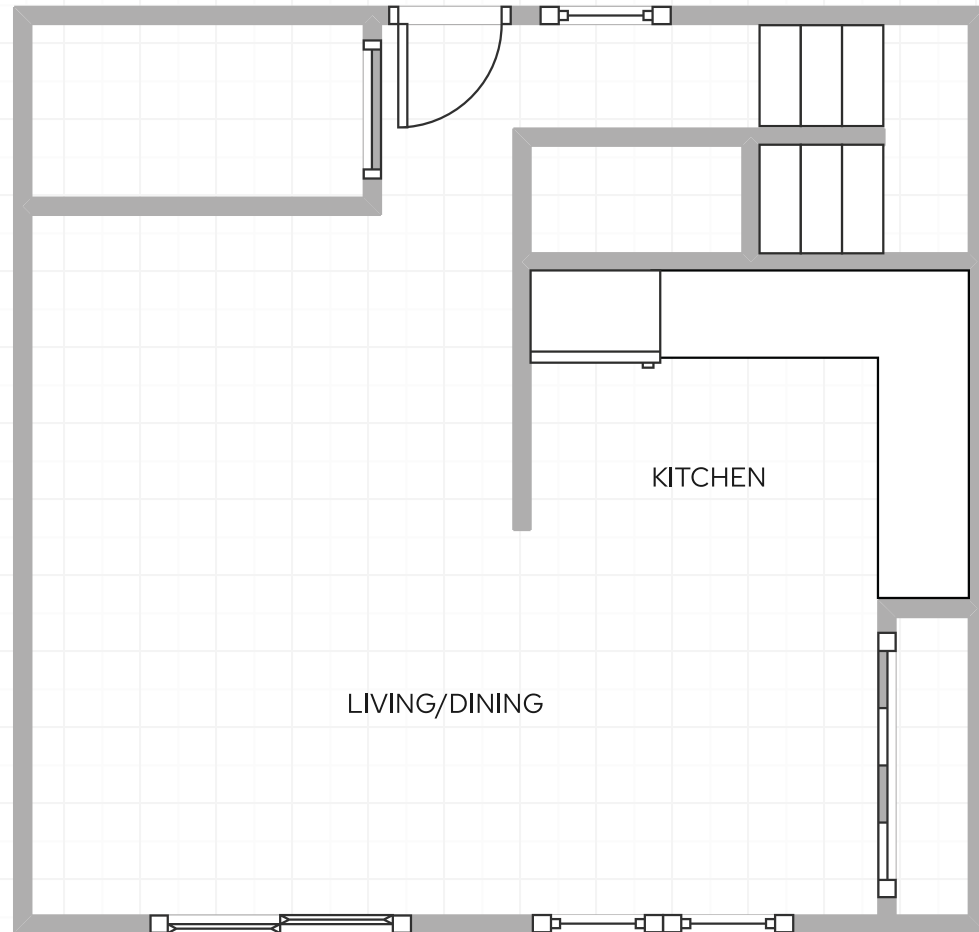

## Hillcrest Apartments

3 Bedroom Townhouse,  
Bottom Floor

- 📍 Philipsburg, PA
- 🏠 Townhouse style
- 🏡 80 units
- 📏 913 square feet
- 📅 Established 1974

**REGION NINE**  
HOUSING CORPORATION

## Hillcrest Apartments

3 Bedroom Townhouse,  
Top Floor

- 📍 Philipsburg, PA
- 🏠 Townhouse style
- 🏡 80 units
- 📏 913 square feet
- 📅 Established 1974