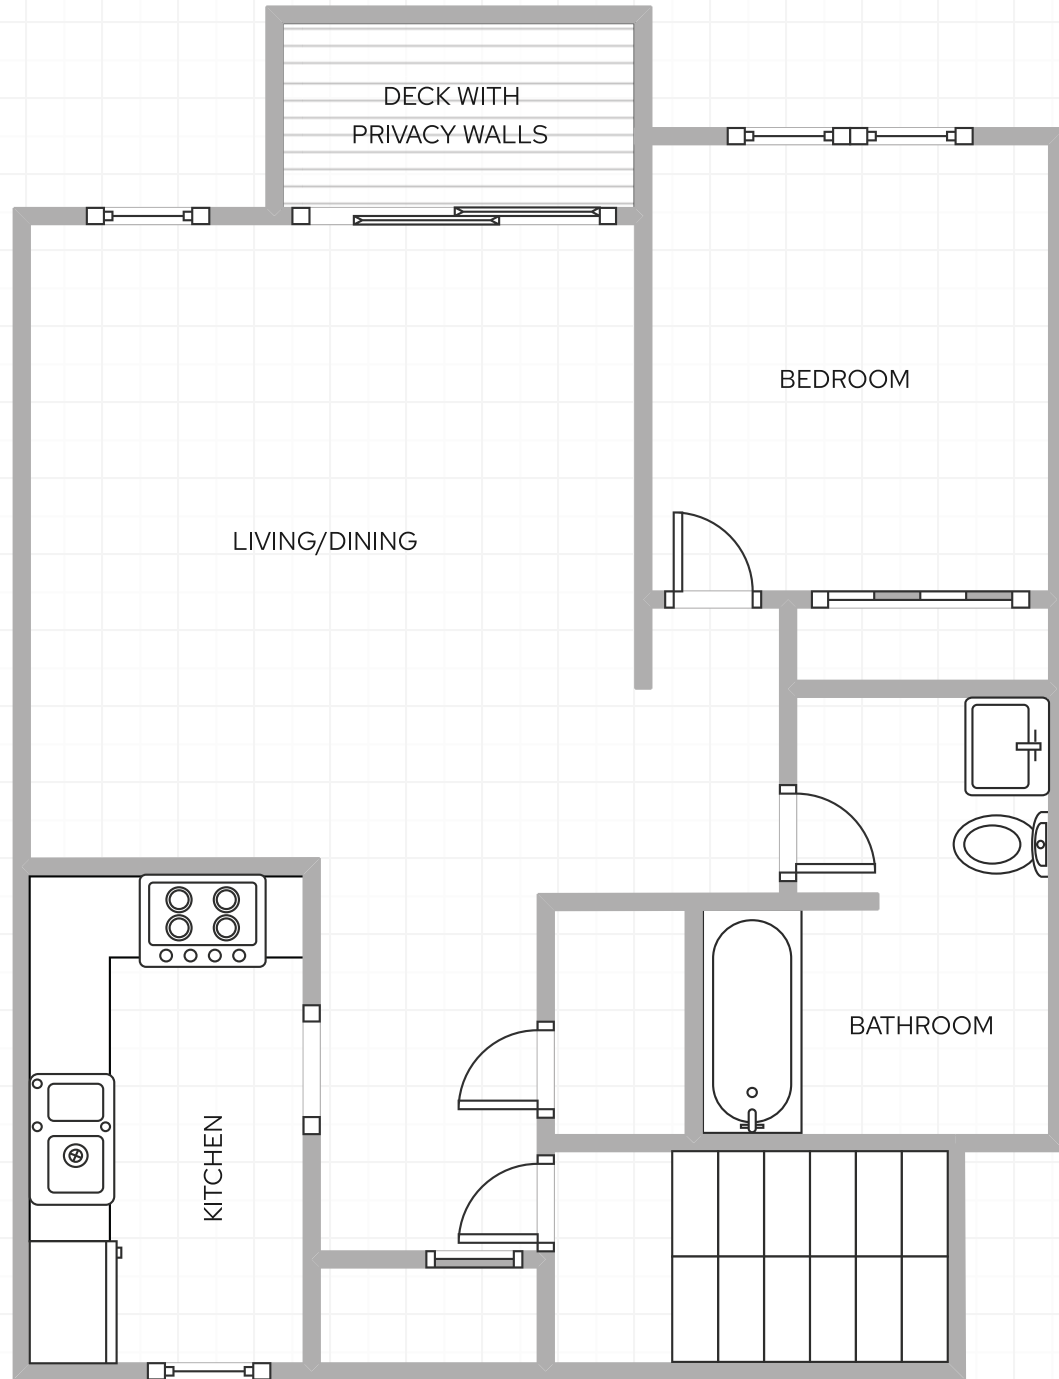

REGION NINE
HOUSING CORPORATION

Hampton Manor Apartments

One Bedroom, Top Floor

- 📍 Hampton, NJ
- 🏡 Garden style apartment
- 🏠 48 units
- 📏 650 square feet
- 📅 Established 1980

REGION NINE
HOUSING CORPORATION

Hampton Manor Apartments

One Bedroom, Bottom Floor

- 📍 Hampton, NJ
- 🏡 Garden style apartment
- 🏠 48 units
- 📏 650 square feet
- 📅 Established 1980