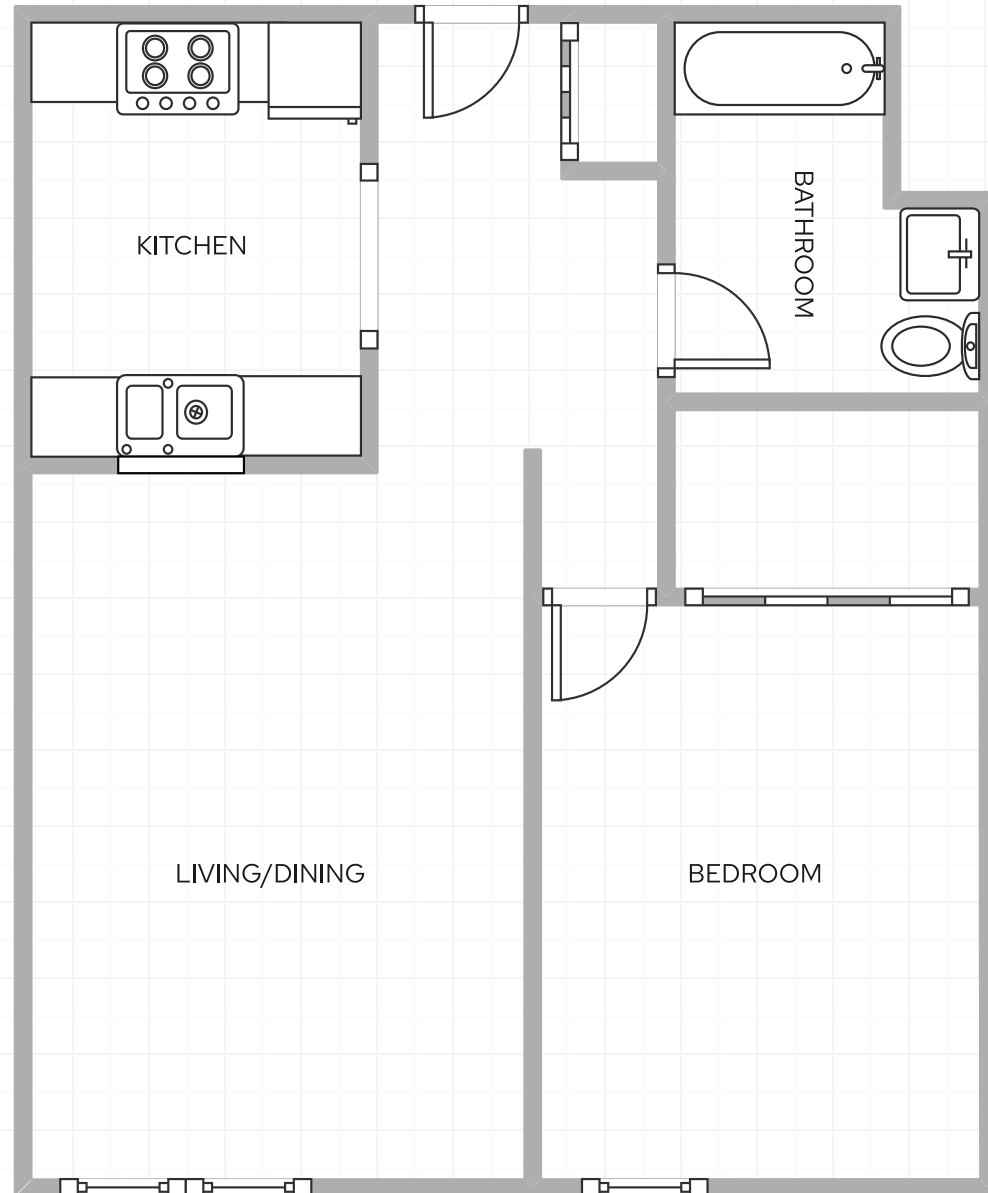

## Edward and Lois Gray Apartments

One Bedroom, Layout A

-  Irvington, NJ
-  High-rise apartment
-  129 units
-  597 square feet
-  Established 1981

REGION NINE  
HOUSING CORPORATION

## Edward and Lois Gray Apartments

One Bedroom, Layout B

- 📍 Irvington, NJ
- 🏢 High-rise apartment
- 🏠 129 units
- 📏 597 square feet
- 📅 Established 1981