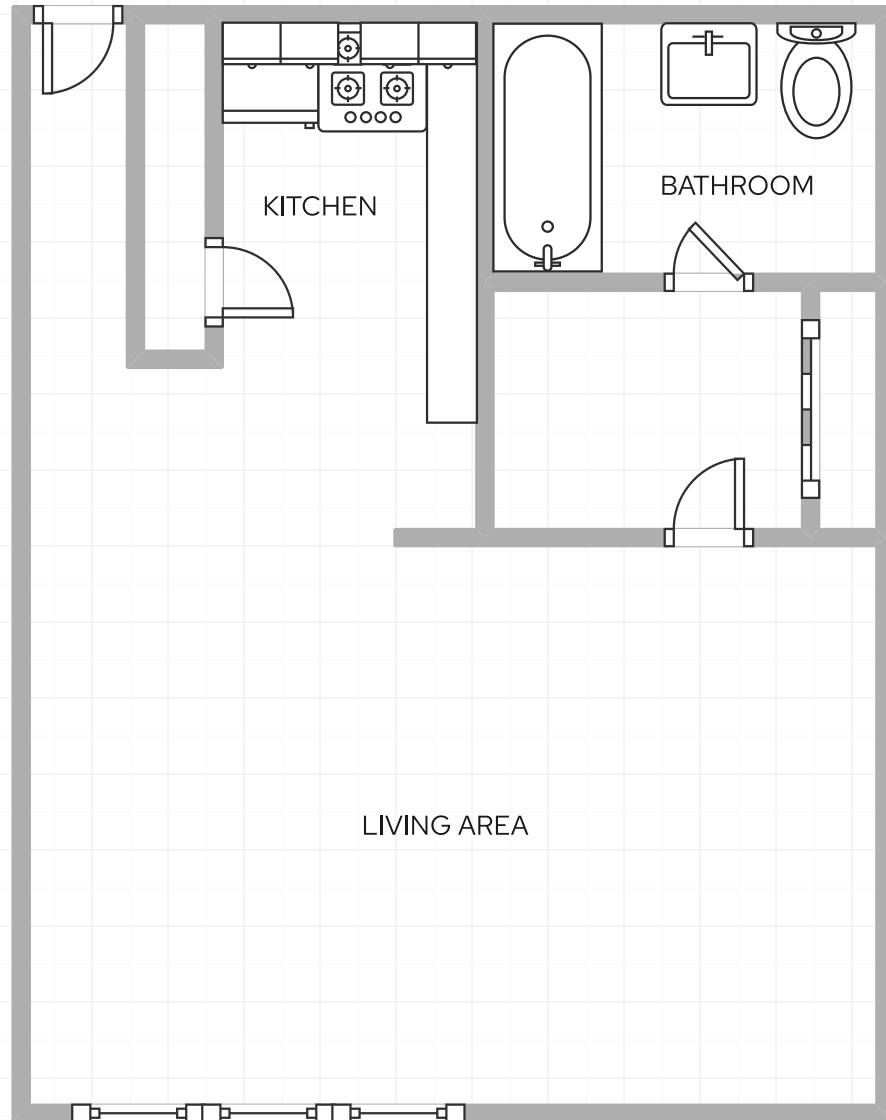

REGION NINE
HOUSING CORPORATION

Martin Gerber Apartments

Studio

- 📍 North Brunswick, NJ
- 🏢 High-rise apartment
- 🏠 206 units
- 📏 460 square feet
- 📅 Established 1980

REGION NINE
HOUSING CORPORATION

Martin Gerber Apartments

One Bedroom Unit

- 📍 North Brunswick, NJ
- 🏢 High-rise apartment
- 🏠 206 units
- 📏 624 square feet
- 📅 Established 1980

REGION NINE
HOUSING CORPORATION

Martin Gerber Apartments

Two Bedroom Unit

- 📍 North Brunswick, NJ
- 🏢 High-rise apartment
- 🏠 206 units
- 📏 784 square feet
- 📅 Established 1980