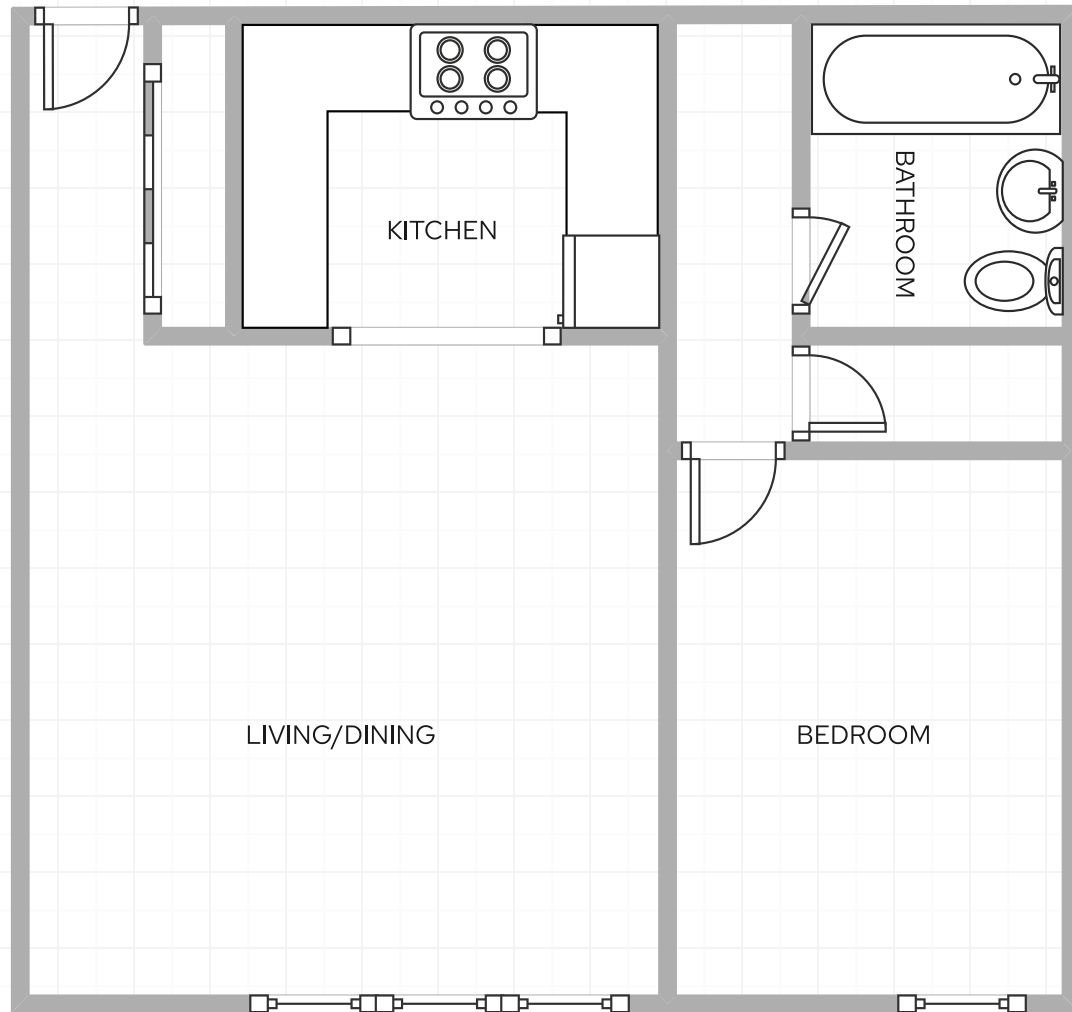

REGION NINE
HOUSING CORPORATION

Martin Gerber Apartments

Studio

- 📍 North Brunswick, NJ
- 🏢 High-rise apartment
- 🏠 206 units
- 📏 460 square feet
- 📅 Established 1980

REGION NINE
HOUSING CORPORATION

Martin Gerber Apartments

One Bedroom Unit

- 📍 North Brunswick, NJ
- 🏢 High-rise apartment
- 🏠 206 units
- 📏 624 square feet
- 📅 Established 1980

REGION NINE
HOUSING CORPORATION

Martin Gerber Apartments

Two Bedroom Unit

- 📍 North Brunswick, NJ
- 🏢 High-rise apartment
- 🏠 206 units
- 📏 784 square feet
- 📅 Established 1980