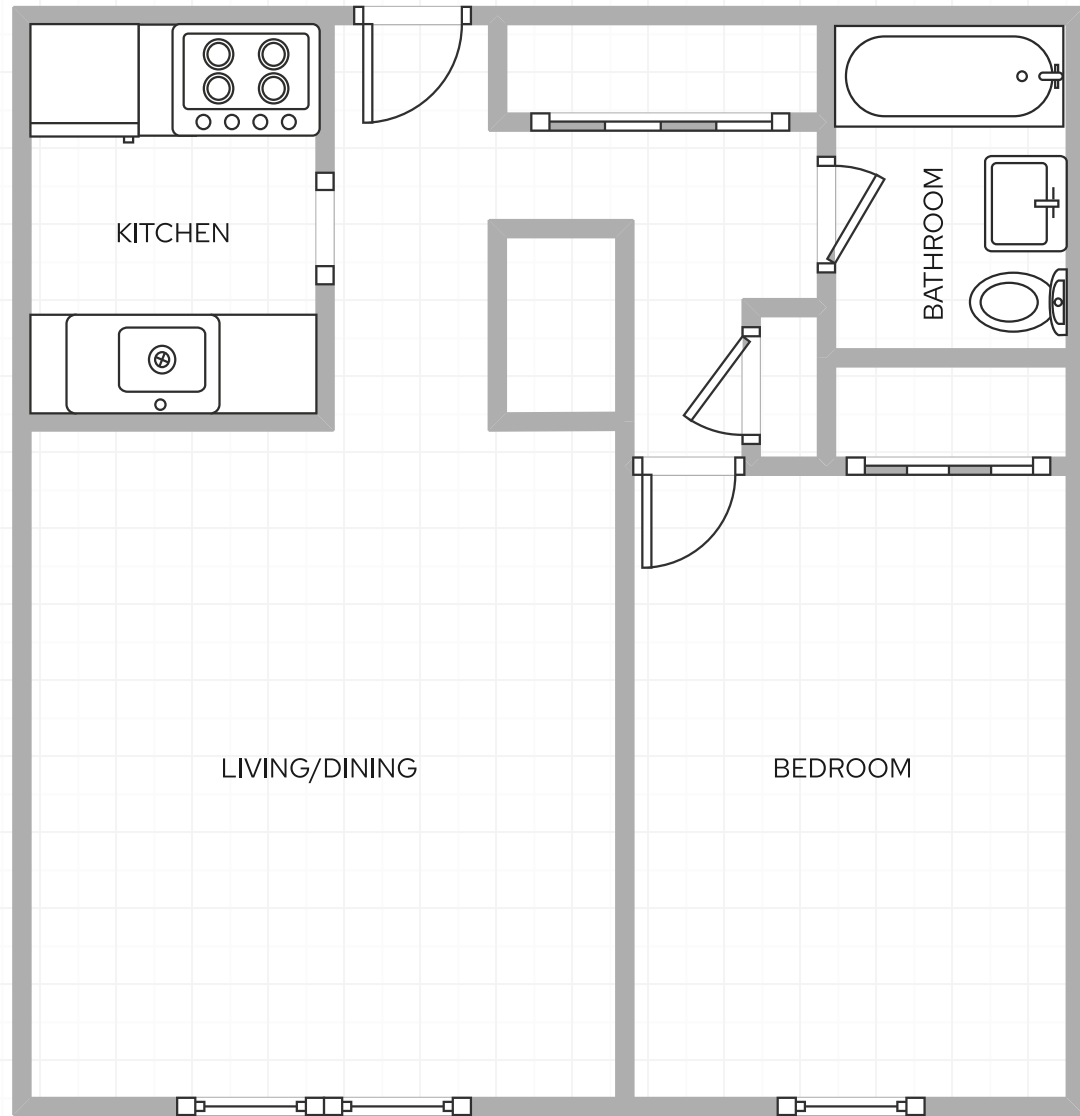

REGION NINE
HOUSING CORPORATION

John P. Fricano Towers

One Bedroom Unit

- 📍 New Brunswick, NJ
- 🏢 High-rise apartment
- 🏠 214 units
- 📏 613 square feet
- 📅 Established 1983

REGION NINE
HOUSING CORPORATION

John P. Fricano Towers

One Bedroom Unit,
Wheelchair Accessible

- 📍 New Brunswick, NJ
- 🏢 High-rise apartment
- 🏠 214 units
- 📏 613 square feet
- 📅 Established 1983