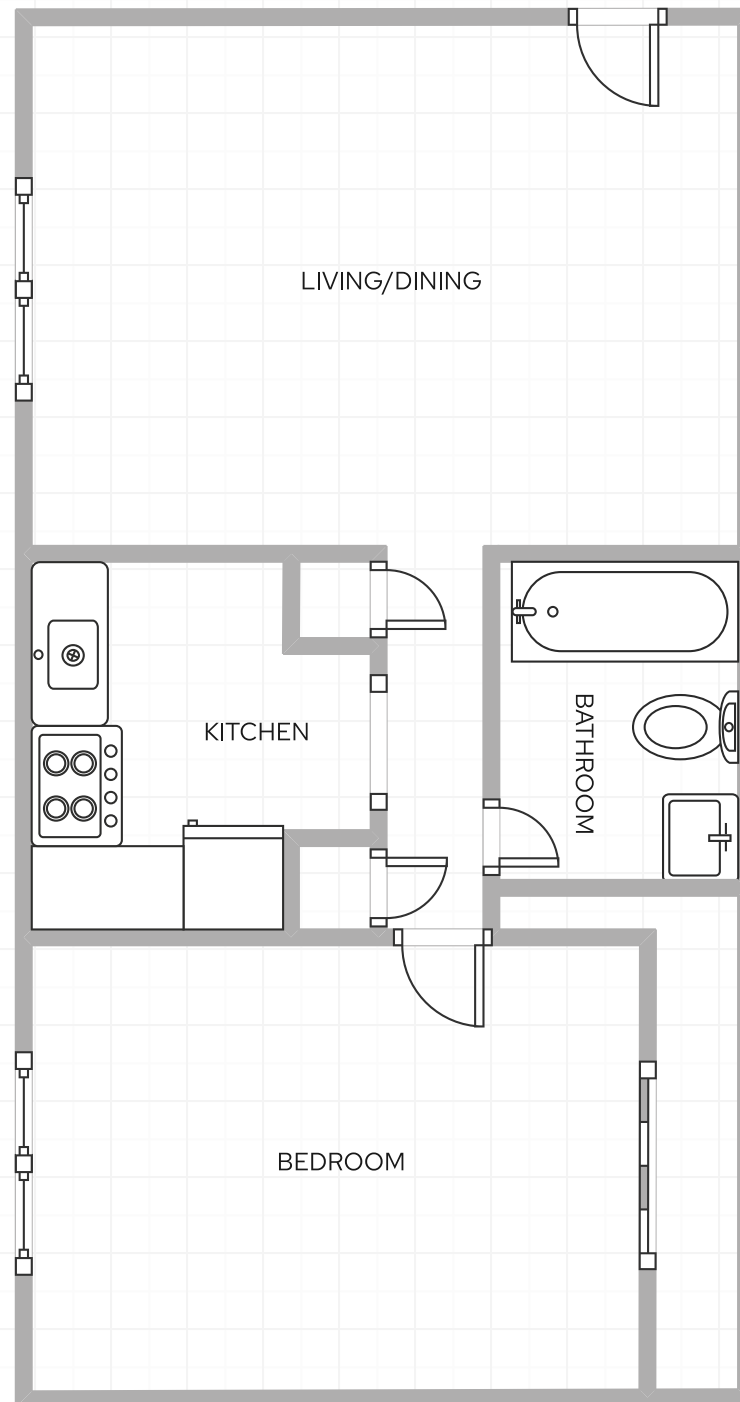

### One Bedroom Unit

- 📍 Nanticoke, PA
- 🏡 Garden style apartment
- 🏠 76 units
- 📏 612 square feet
- 📅 Established 1981

**REGION NINE**  
HOUSING CORPORATION