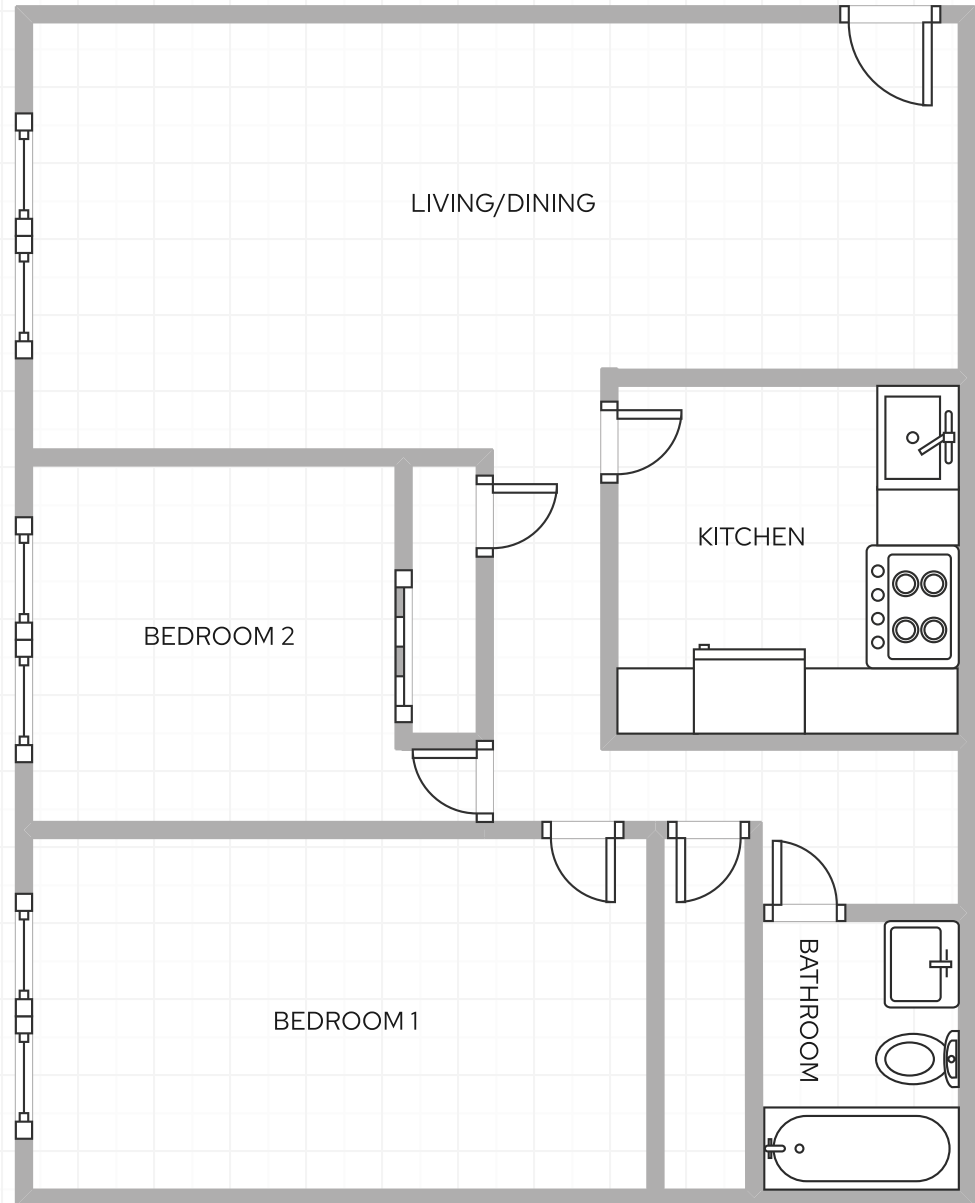

REGION NINE
HOUSING CORPORATION

Eastside Apartments

Two Bedroom Unit

- 📍 Nanticoke, PA
- 🏡 Garden style apartment
- 🏠 76 units
- 📏 790 square feet
- 📅 Established 1981