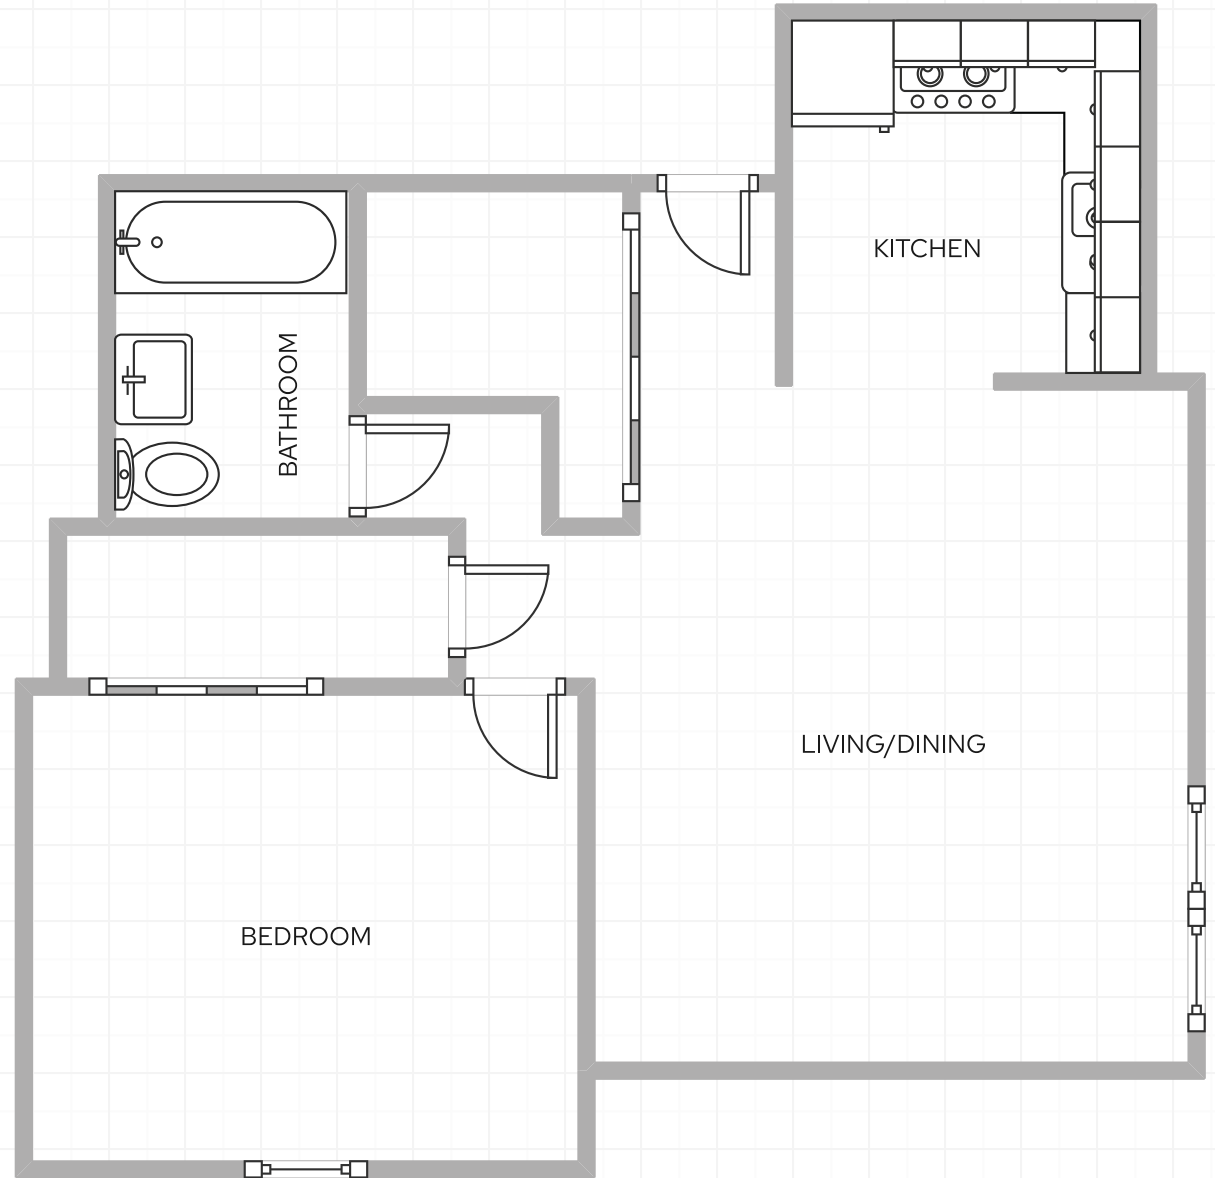

## Peter Antonellis Towers

### One Bedroom Unit

- 📍 East Orange, NJ
- 🏢 High-rise apartment
- 🏠 111 units
- 📏 667 square feet
- 📅 Established 1979

**REGION NINE**  
HOUSING CORPORATION

## Peter Antonellis Towers

One Bedroom Unit,  
Wheelchair Accessible

- 📍 East Orange, NJ
- 🏢 High-rise apartment
- 🏠 111 units
- 📏 667 square feet
- 📅 Established 1979